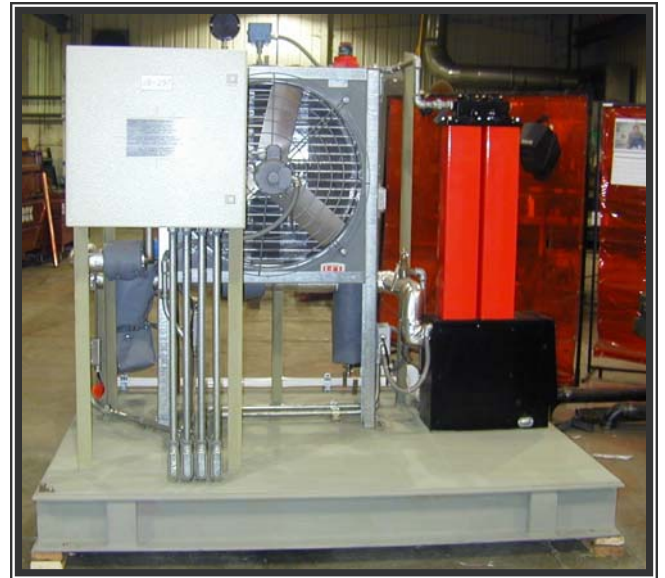

APU

Air Processing Units

Manufactured for General Electric.

Tamazunchale- Mexico

Kepeco Pusan

Emery Station - Iowa

Natural Gas Booster Skids

Freeport Electric & Pinelawn Energy