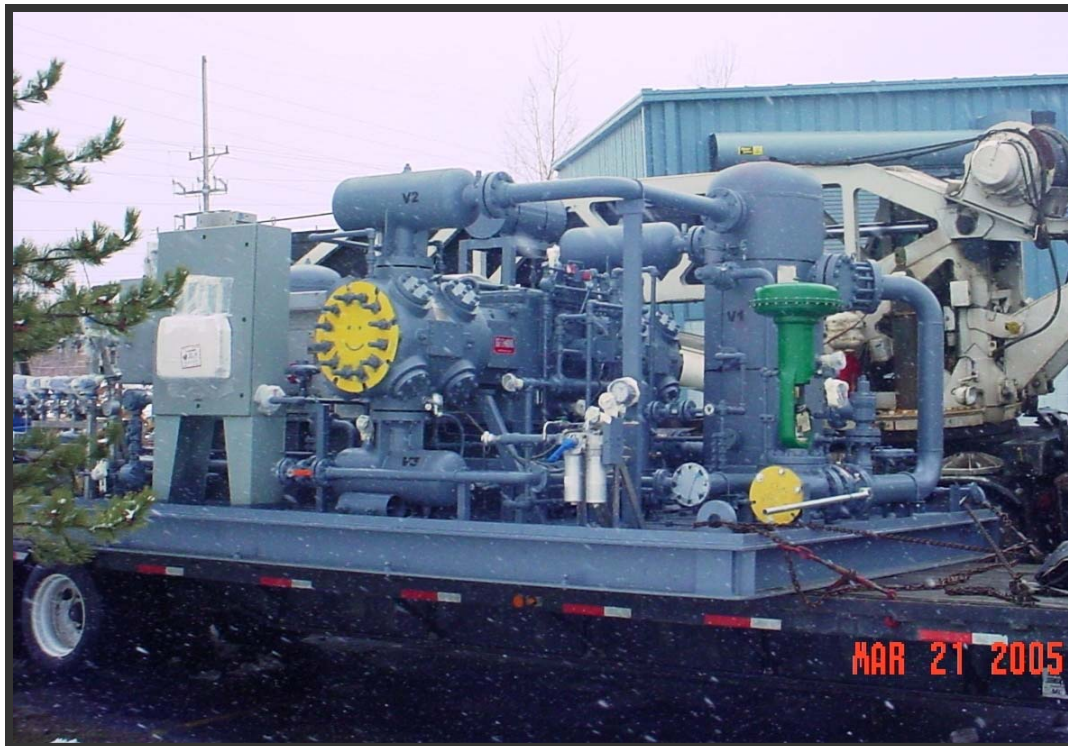

Instrument Air Packages

NY Power Authority
(Oil free)

GreenPort Power Project
In an outdoor container

Instrument Air Packages

TIC – Texas City (Oil Lubed)

BTEC Turbines, Iraq

Demineralized Water Pump Skids

Freeport Electric - NY

APU

Air Processing Units

Manufactured for General Electric.

Tamazunchale- Mexico

Kepeco Pusan

Emery Station - Iowa

Natural Gas Booster Skids

Freeport Electric & Pinelawn Energy